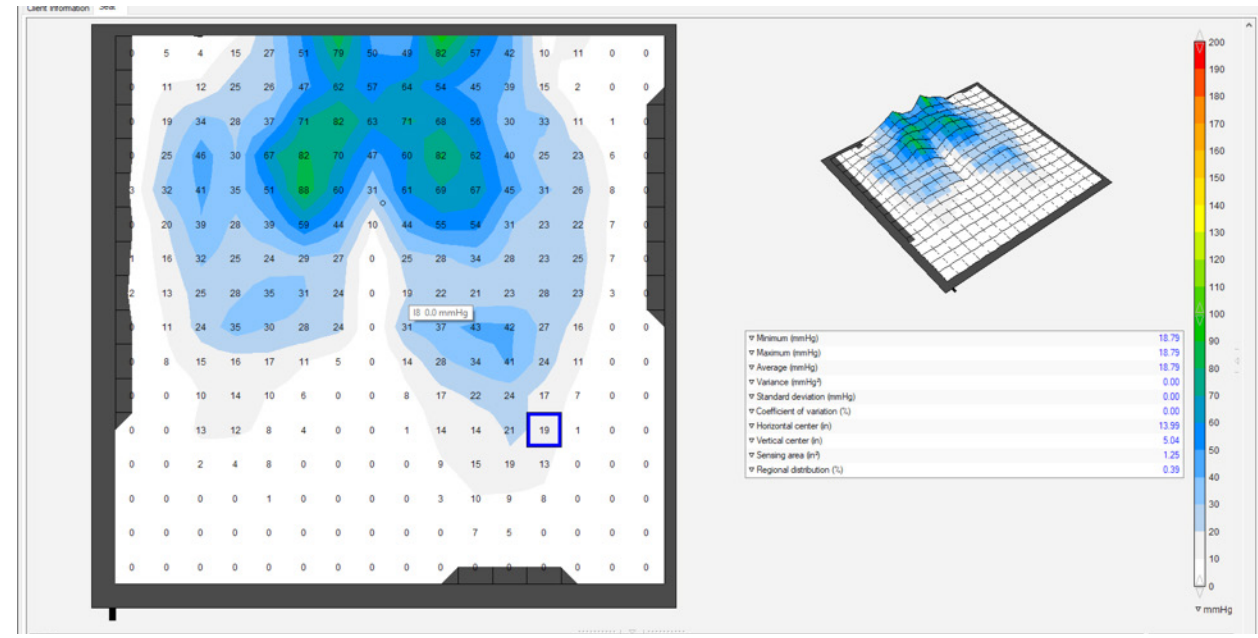

TRU Comfort 2 SPP - (Coolcore - no liner)

TRU Comfort 2 SPP - (Coolcore - Poly-liner)

Solutions For Life

Pressure Mapping Results

Results from test subject - Female- 5'5" ht - 155 lbs wt

Simplicity G -

Spectrum Foam SPP - (Coolcore - no liner)