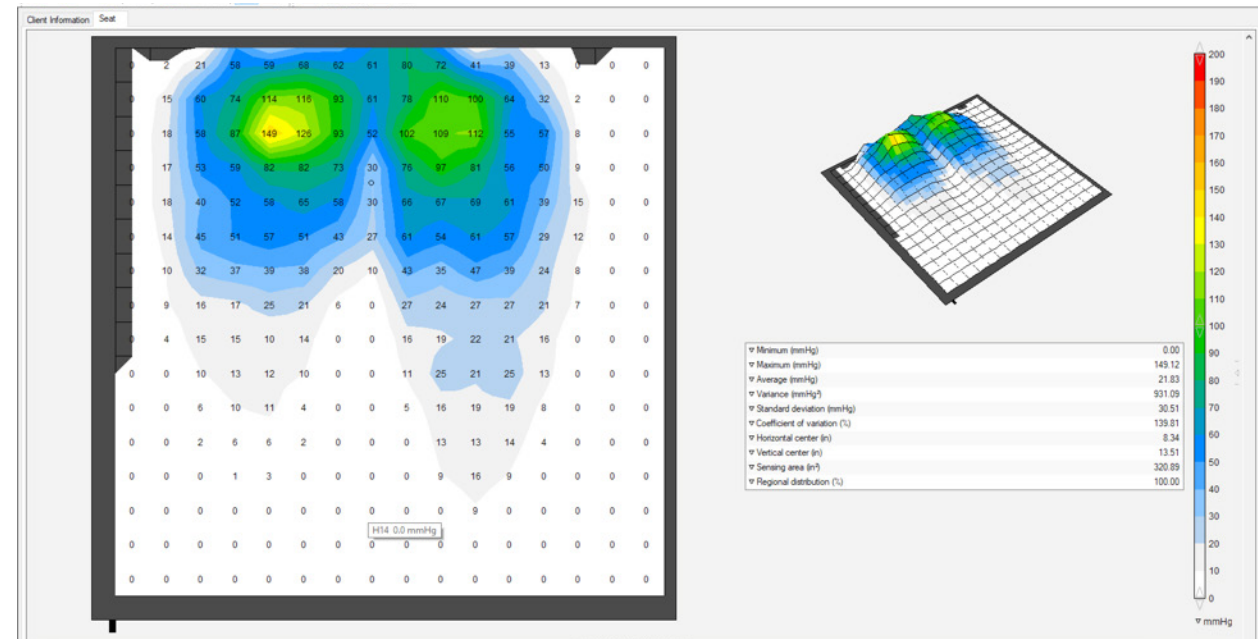

Spectrum Gel SPP - (Mesh)