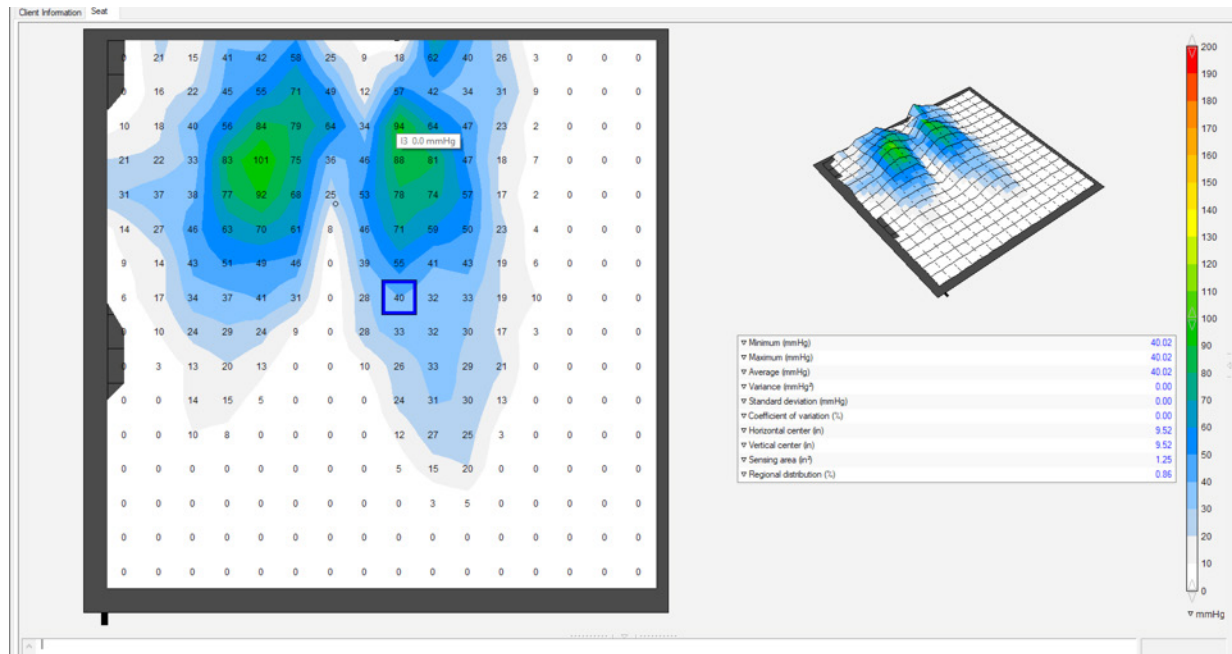

TRU Comfort 2 SPP - (Coolcore - no liner)

TRU Comfort 2 SPP - (Coolcore - Poly-liner)

Solutions For Life

Pressure Mapping Results

Results from test subject - Female- 5'5" ht - 155 lbs wt

Simplicity G -

Spectrum Foam SPP - (Coolcore - no liner)