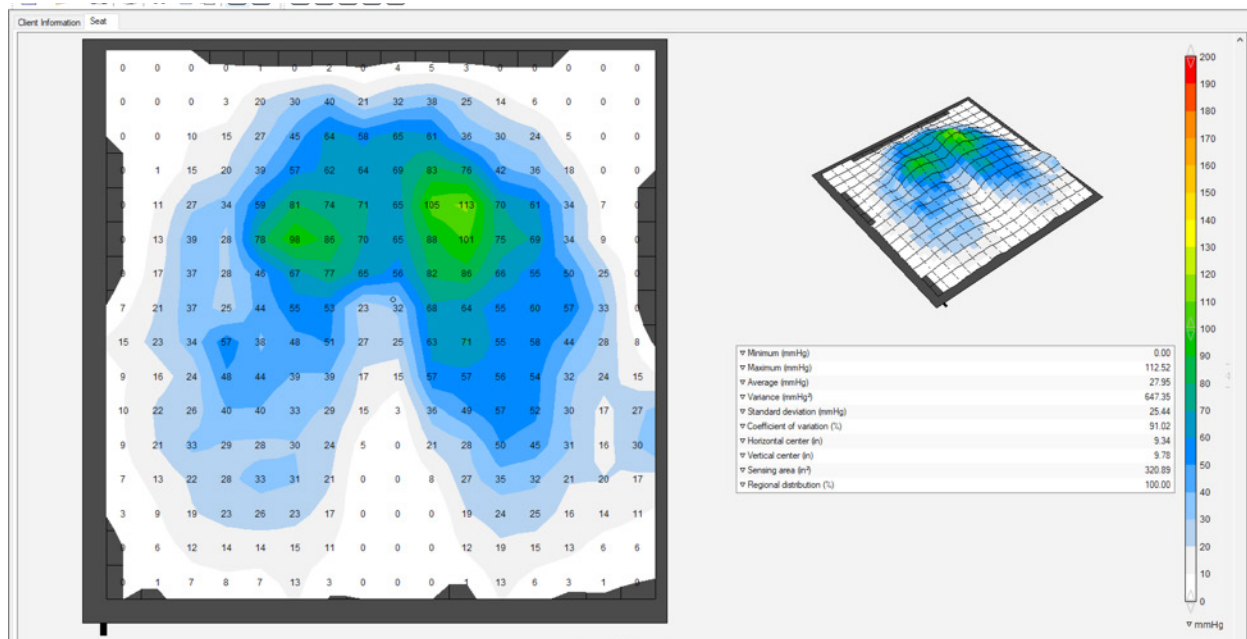

TRU Comfort 2 SPP - (Coolcore - no liner)

TRU Comfort 2 SPP - (Coolcore - Poly-liner)

Solutions For Life

Pressure Mapping Results

Results from test subject - Female- 5'5" ht - 155 lbs wt

Simplicity G -

Spectrum Foam SPP - (Coolcore - no liner)

Spectrum Gel SPP - (Mesh)

Solution SPP (Coolcore)