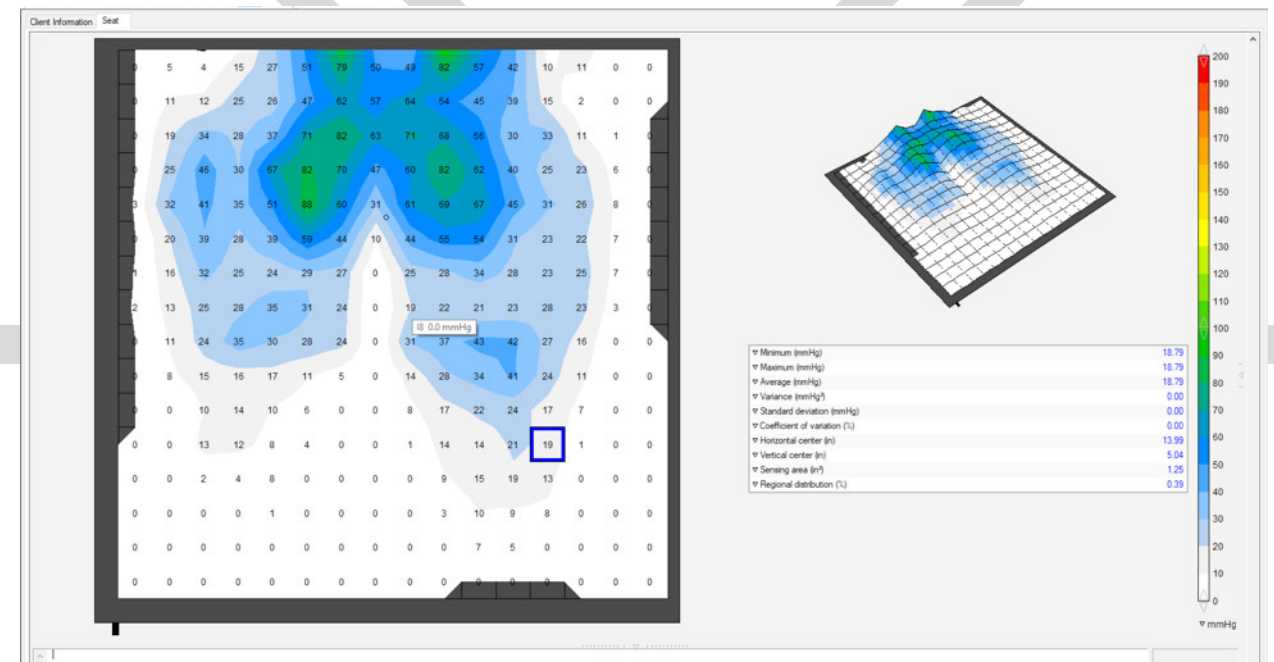

TRU Comfort 2 SPP - (Coolcore - no liner)

TRU Comfort 2 SPP - (Coolcore - Poly-liner)

Solutions For Life

Pressure Mapping Results

Results from test subject - Female- 5'5" ht - 155 lbs wt

Simplicity G -

Spectrum Foam SPP - (Coolcore - no liner)