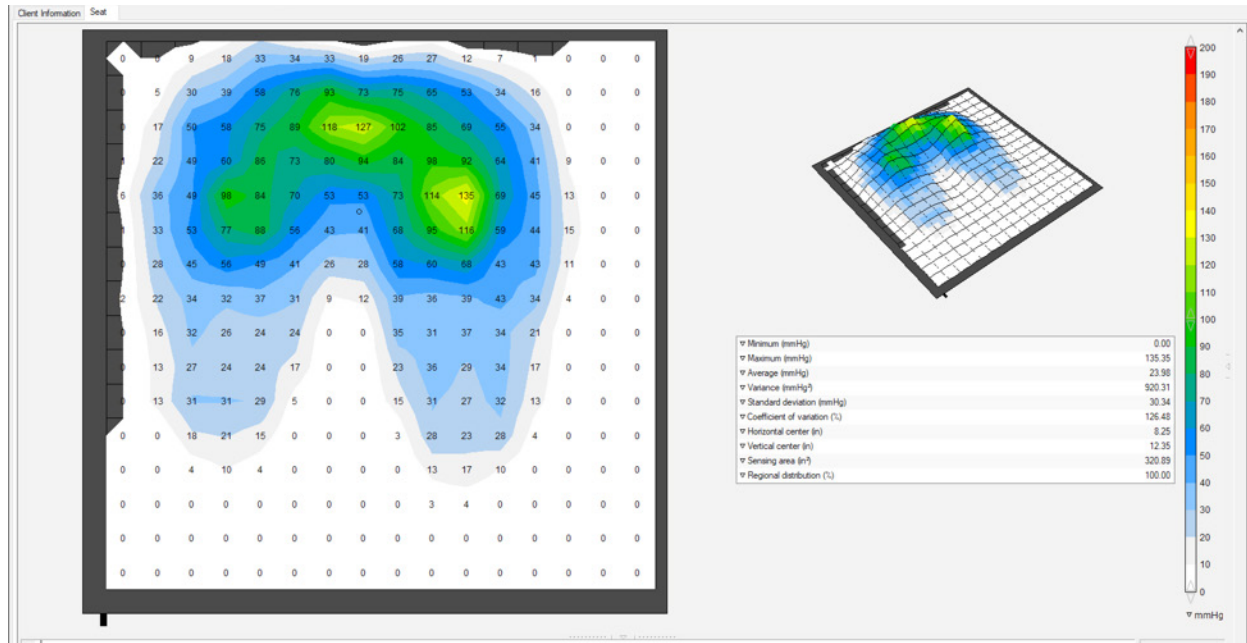

TRU Comfort 2 SPP - (Coolcore - no liner)

TRU Comfort 2 SPP - (Coolcore - Poly-liner)

Solutions For Life

Pressure Mapping Results

Results from test subject - Female- 5'5" ht - 155 lbs wt

Simplicity G -

Spectrum Foam SPP - (Coolcore - no liner)